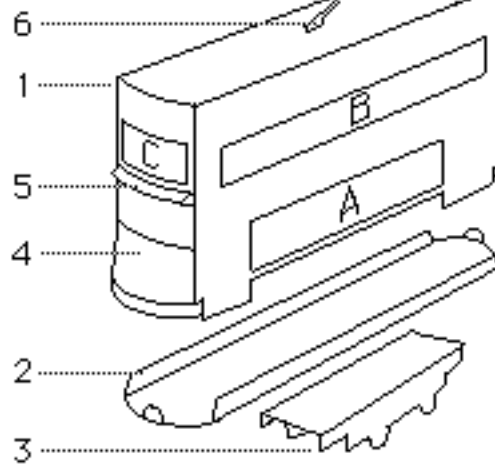

THE HONG KONG TRAM COLLECTION

PAPER MODEL KIT

香港電車模型

scale: 00 1/76

Design and production Paper Model Kit
Toichi Akiyama. ©1987

式

2

Follow diagram to assemble.

wire (not included)

SONY

B

The Swire Group

A

THE WORLD'S BIGGEST TOY STORE

Kodak

Bibliography

TRAMLINES.....Martin Barnett
South China Morning Post 1984

TRAM JAM.....Martin Jones
Presstram 1984

871111

This is not exact 1/76 scale.
Reduce to 93% by copy machine.